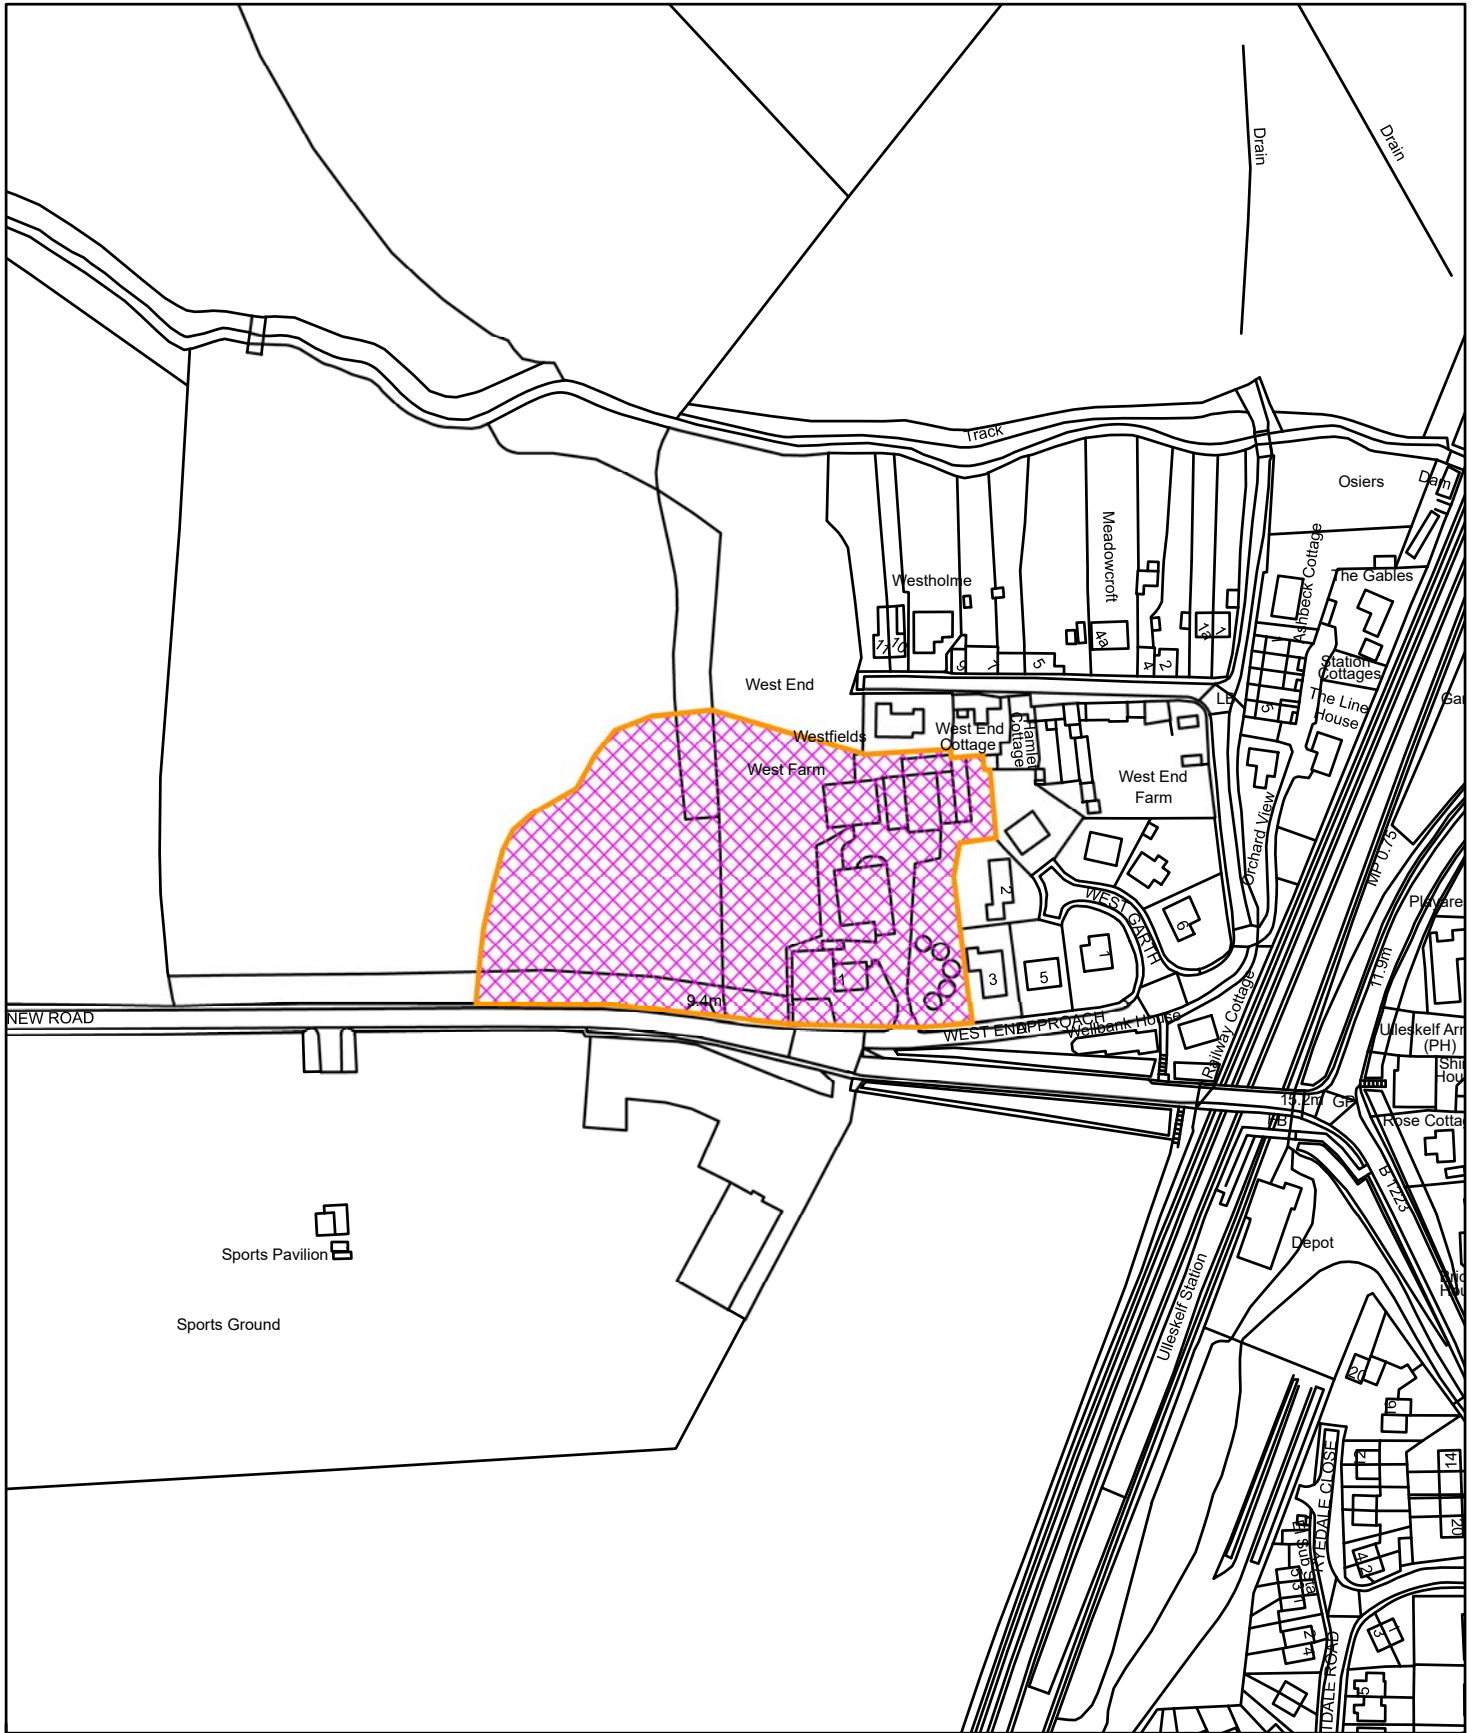

2021/0931/DOV
West Farm, West End, Ulleskelf

Reproduced from the Ordnance Survey mapping with the permission of Her Majesty's Stationary Office. Unauthorised reproduction infringes Crown Copyright and may lead to prosecution or civil proceedings © Crown Copyright
Selby District Council Licence No. 100018656
This copy has been produced specifically for Planning and Building Control purposes only.
No further copies may be made.